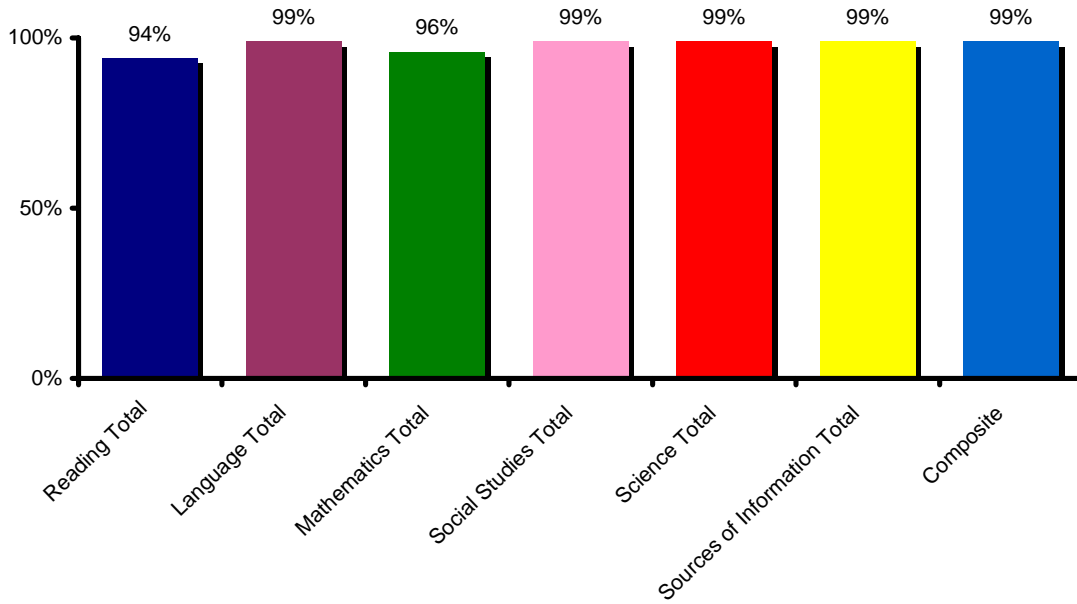

National Percentile Rank of Palmetto Prep's 3rd Grade Class